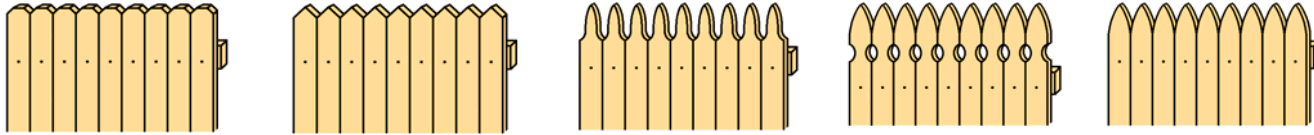

Vertical Board Style

Pre-Assembled Privacy Fences Heavy Duty

Dog-Eared

Pyramid Top

Candle Top

Colonial Gothic

Gothic

Available in 3, 4, 5 and 6' Tall With Any Picket Point We Offer

The Sections Include (27) 1x4 Pickets or (17)1x6 Pickets Per 8' Section (The Sections Are Approx 93.5" Long)
Backer Rails: 2 x 4 - 8' Pressure Treated, 2 Backer Rails On The 3',4' and 5' Tall, 3 Rails On 6' Tall Sections

Available In Prssure Treated Or Western Red Cedar

Vertical Board Pressure Treated

All 1x4S

	3'	4'	5'	6'
8' Wide	65.00	73.00	83.00	97.00
Part #	VBP4-36	VBP4-48	VBP4-60	VBP4-72

All 1x6s

	3'	4'	5'	6'
8' Wide	61.00	72.00	82.00	96.00
Part #	VBP6-36	VBP6-48	VBP6-60	VBP6-72

Pt. Gates Solid Style Round Top

	3'	4'	5'	6'
42" Single	205.00	211.00	218.00	228.00
Part #	PTG-3642	PTG-4842	PTG-6042	PTG-7242
48" Single	210.00	217.00	225.00	236.00
Part #	PTG-3648	PTG-4848	PTG-6048	PTG-7248
60" Single	220.00	229.00	238.00	252.00
Part #	PTG-3660	PTG-4860	PTG-6060	PTG-7260
8' Double	422.00	436.00	451.00	473.00
Part #	PTG-368	PTG-488	PTG-608	PTG-728
10' Double	441.00	459.00	478.00	506.00
Part #	PTG-3610	PTG-4810	PTG-6010	PTG-7210

All Gates Are Pre-Built And Include Gate Hardware (hardware not installed on gate/s)

Note: When considering fencing for your backyard the gated entrance is the focal point as you enter or exit your property. Consider larger posts, custom post caps or a gate that is different from the fence style you have chosen.

Vertical Board Cedar

5/8" Cedar Pickets 1X 4 Only

	3'	4'	5'	6'
8' Wide	55.00	63.00	70.00	81.00
Part #	VB58-36	VB58-48	VB58-60	VB58-72

3/4" Cedar Pickets

	3'	4'	5'	6'
1X4S	64.00	68.00	81.00	97.00
Part #	VB14-36	VB14-48	VB14-60	VB14-72
1X6S	67.00	90.00	NA	107.00
Part #	VB16-36	VB16-48	VB16-60	VB16-72

Cedar Gates Solid Style Round Top

	3'	4'	5'	6'
42" Single	246.00	249.00	258.00	270.00
Part #	CG-3642	CG-4842	CG-6042	CG-7242
48" Single	251.00	254.00	265.00	278.00
Part #	CG-3648	CG-4848	CG-6048	CG-7248
60" Single	261.00	265.00	278.00	294.00
Part #	CG-3660	CG-4860	CG-6060	CG-7260
8' Double	422.00	428.00	449.00	475.00
Part #	CG-368	CG-488	CG-608	CG-728
10' Double	441.00	449.00	475.00	508.00
Part #	CG-3610	CG-4810	CG-6010	CG-7210

All Gates Are Pre-Built And Include Gate Hardware (hardware not installed on gate/s)

No Refunds On Pre-Assembled Sections Or Gates

Prices Subject To Change Without Notice Always Check With Us For Current Pricing