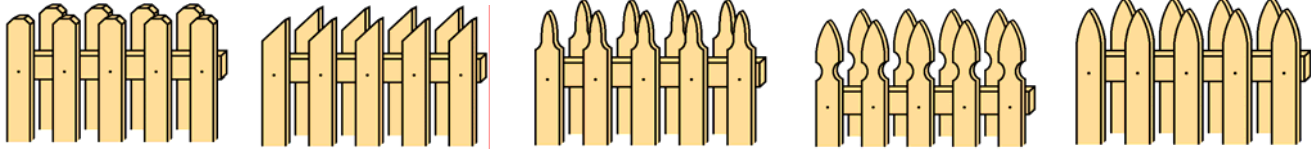

Wyngate Style Fencing

Pre-Assembled Privacy Fences

Dog-Eared

Slash Cut

Candle Top

Colonial Gothic

Gothic

Available in 3, 4, 5 and 6' Tall With Any Picket Point We Offer

The Sections Include (32) 1x4 Pickets or (19)1x6 Pickets Per 8' Section (The Sections Are Approx 93.5" Long)
Backer Rails: 2 x 4 - 8' Pressure Treated, 2 Backer Rails On The 3',4' and 5' Tall, 3 Rails On 6' Tall Sections

Available In Prssure Treated Or Western Red Cedar

Wyngate Pressure Treated

All 1x4S

	3'	4'	5'	6'
8' Wide	74.00	84.00	96.00	112.00
Part #	WP4-36	WP4-48	WP4-60	WP4-72

All 1x6s

	3'	4'	5'	6'
8' Wide	66.00	78.00	89.00	104.00
Part #	WP6-36	WP6-48	WP6-60	WP6-72

Pt. Gates Solid Style Round Top

	3'	4'	5'	6'
42" Single	205.00	211.00	218.00	228.00
Part #	PTG-3642	PTG-4842	PTG-6042	PTG-7242
48" Single	210.00	217.00	225.00	236.00
Part #	PTG-3648	PTG-4848	PTG-6048	PTG-7248
60" Single	220.00	229.00	238.00	252.00
Part #	PTG-3660	PTG-4860	PTG-6060	PTG-7260
8' Double	422.00	436.00	451.00	473.00
Part #	PTG-368	PTG-488	PTG-608	PTG-728
10' Double	441.00	459.00	478.00	506.00
Part #	PTG-3610	PTG-4810	PTG-6010	PTG-7210

All Gates Are Pre-Built And Include Gate Hardware (hardware not installed on gate/s)

Note: When considering fencing for your backyard the gated entrance is the focal point as you enter or exit your property. Consider larger posts, custom post caps or a gate that is different from the fence style you have chosen.

Wyngate Cedar

5/8" Cedar Pickets 1X 4 Only

	3'	4'	5'	6'
8' Wide	62.00	72.00	80.00	93.00
Part #	W58-36	W58-48	W58-60	W58-72

3/4" Cedar Pickets

	3'	4'	5'	6'
1X4S	72.00	77.00	93.00	112.00
Part #	W14-36	W14-48	W14-60	W14-72
1X6S	81.00	111.00	NA	132.00
Part #	W16-36	W16-48	W16-60	W16-72

Cedar Gates Solid Style Round Top

	3'	4'	5'	6'
42" Single	246.00	249.00	258.00	270.00
Part #	CG-3642	CG-4842	CG-6042	CG-7242
48" Single	251.00	254.00	265.00	278.00
Part #	CG-3648	CG-4848	CG-6048	CG-7248
60" Single	261.00	265.00	278.00	294.00
Part #	CG-3660	CG-4860	CG-6060	CG-7260
8' Double	422.00	428.00	449.00	475.00
Part #	CG-368	CG-488	CG-608	CG-728
10' Double	441.00	449.00	475.00	508.00
Part #	CG-3610	CG-4810	CG-6010	CG-7210

All Gates Are Pre-Built And Include Gate Hardware (hardware not installed on gate/s)

No Refunds On Pre-Assembled Sections Or Gates

Prices Subject To Change Without Notice Always Check With Us For Current Pricing