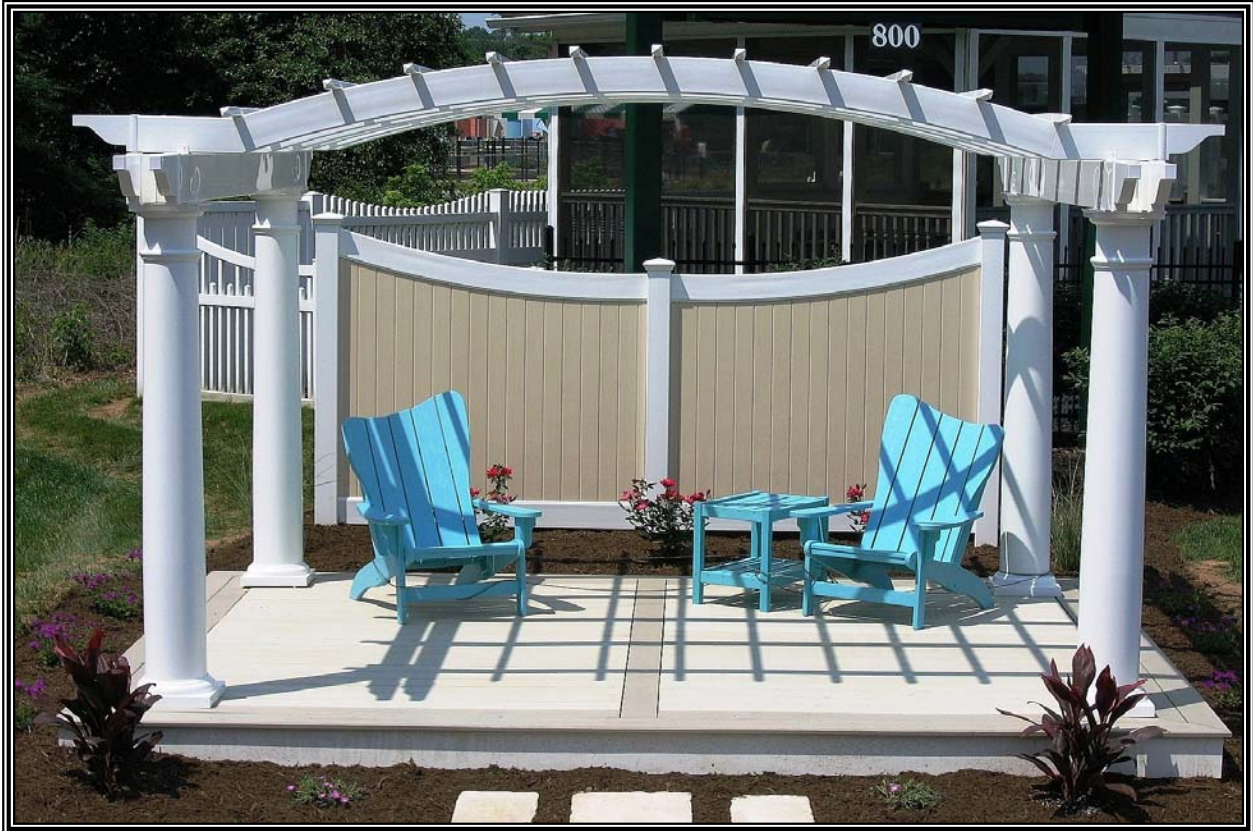

Fenwick Pergola Collection

We Ship Nationwide

You Can Do-It We Can Help

Prices Subject to Change Without Notice