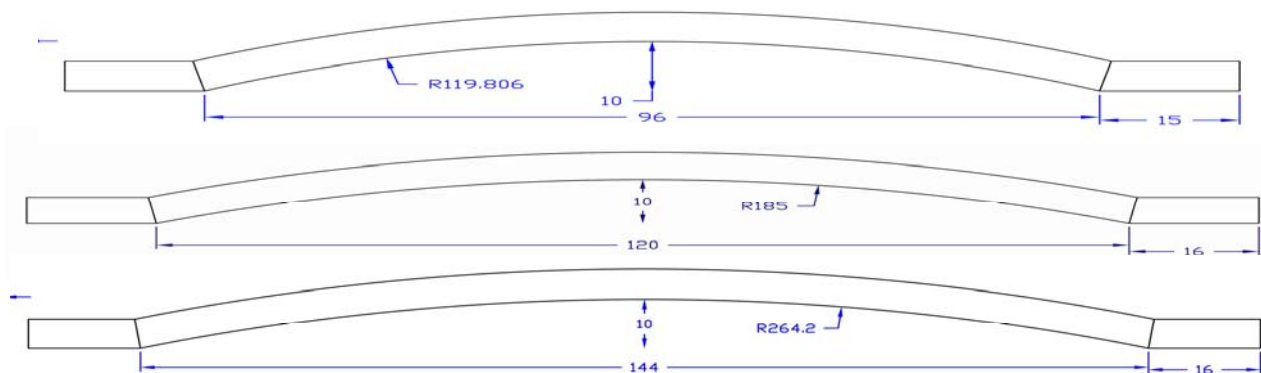

**Fenwick Pergola Tops**

Posts / Columns Not Included

Depth	10'	12'	14'	16'	18'
10' (72")	1705.00	1977.00	2261.00	2544.00	2800.00
12' (96")	1955.00	2277.00	2611.00	2916.00	3277.00
14' (120)	1979.00	2304.00	2643.00	2981.00	3319.00
16' (144)	2003.00	2331.00	2675.00	3018.00	3362.00

NOTE: All dimensions are from end of beam to end of rafter

**Fenwick Pergola Extensions**

Posts / Columns Not Included

Side View Projection 12' Extensions

Depth	10'	12'	14'	16'	18'
12' Wide	644.00	728.00	826.00	925.00	988.00

**Pergola Extensions 12' wide**

**Fenwick Top Specifications**

Prices Subject To Change Without Notice

Revised 9/9/09

Mid Atlantic Deck and Fence  
 800 Rt. 3 South  
 Gambrills Md. 21054  
 1-800-833-9310  
 Fax: 410-923-1090