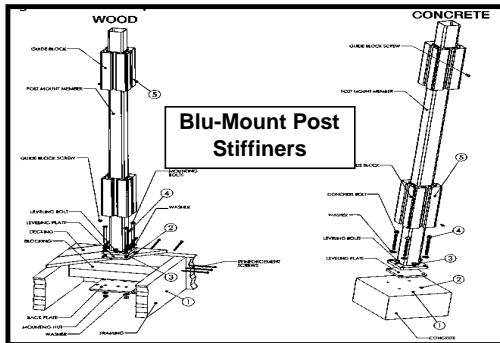

Post Accessories

- 42in Blu-Mount Post Stiffeners For 5in Post sleeves $49.00
- Blu-Mount Post Mount Hardware For Wood And Composite Applications $13.00
- Blu-Mount Post Mount Hardware For Concrete $8.00