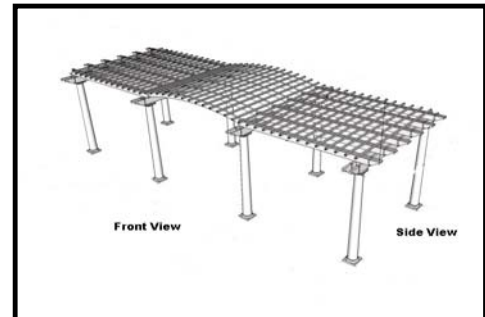

Pergola Extensions 12' wide