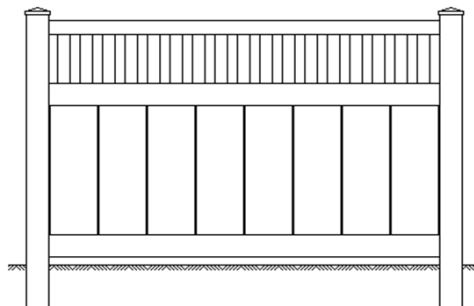

The Ixworth