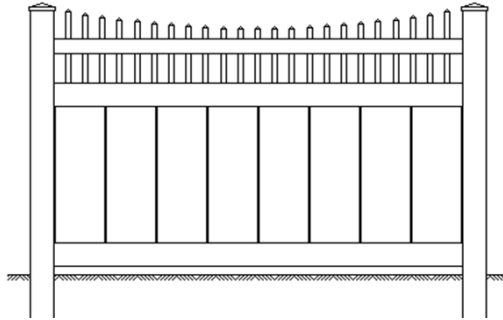

Vinyl Privacy Fence
White, Tan and Khaki

The Wiltshire

Section Specifications

Top Rail: 2 x 3-1/2"
Mid and Bottom Rails: 2" x 7"
Pickets: Top 1-3/8" x 1-3/8" Bottom 7/8" x 6" T&G