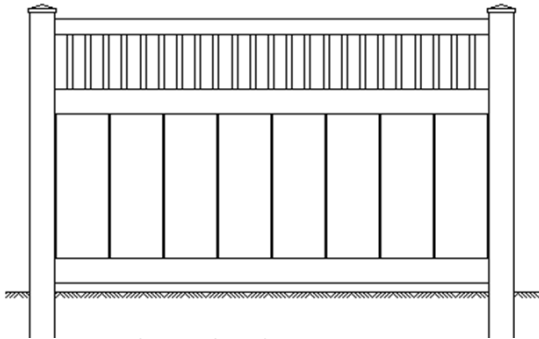

The Stonington

Section Specifications

Top Rail: 2 x 3-1/2"
 Mid and Bottom Rails: 2" x 7"
 Pickets: Top 1-3/8" x 1-3/8" Bottom 7/8" x 6" T&G

The McKinsey

Section Specifications

Top Rail: 2 x 3-1/2"
 Mid and Bottom Rails: 2" x 7"
 Pickets: Top 1-3/8" x 1-3/8" Bottom 7/8" x 6" T&G