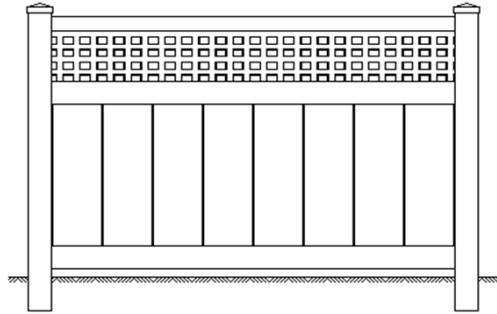

Section Specifications

Top Rail: 2 x 3-1/2"
 Mid and Bottom Rails: 2" x 7"
 Pickets: Top 1-3/8" x 1-3/8" Bottom 7/8" x 6" T&G

The Magothy

Section Specifications

Top Rail: 2 x 3-1/2"
 Mid and Bottom Rails: 2" x 7"
 Pickets: 7/8" x 6" T&G
 Lattice Topper: 2-5/8" opening square