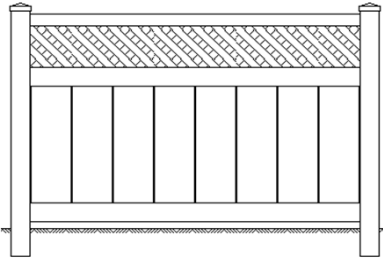

The Chartridge