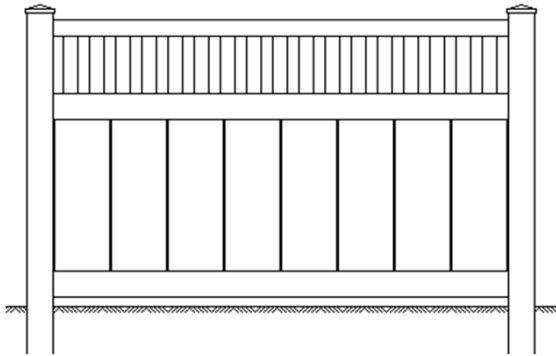

Vinyl Privacy Fence
White, Tan and Khaki

The Ixworth

Section Specifications

Top Rail: 2 x 3-1/2"
Mid and Bottom Rails: 2" x 7"
Pickets: Top 7/8" x 3" Bottom 7/8" x 6" T&G

Wiltshire Enduris

Section Height	White	Tan	Khaki
	6'	6'	6'
8' wide	145.00	170.00	181.00
	IXWEN-72-W	IXWEN-72-T	IXWEN-72-K

Custom height are available call for quote

Height width	Gates		
	White	Tan	Khaki
6'Tall	IXWEN-7242-W	IXWEN-7242-T	IXWEN-7242-K
42"	222.00	261.00	277.00
48"	231.00	272.00	289.00
60"	250.00	294.00	313.00
8' Double	462.00	543.00	577.00
10' Double	499.00	587.00	624.00
12' Double	537.00	632.00	671.00

All gates include hinges and standard latch

Vinyl Privacy Post Options

Part #	5x5- 9'
559-BW	White 22.89
559-BT	Tan 25.17
559-BK	Khaki 26.32

Post Cost each is for blank, end, corner, line post or 3 way. Please Specify when ordering

	Federation	Flat Cap	Nantucket
	5.00	1.00	6.00
Part #		Gothic	Ball Cap
Fed	55FE-W		
Flat	55FL-W		
Nantucket	55N-W		
Gothic	55G-W		
Ball Cap	55B-W		
		5.00	4.00