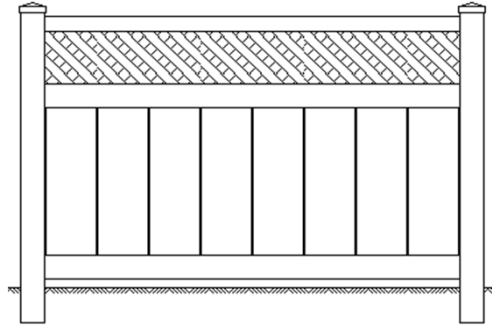

Mid Atlantic Deck and Fence
 800 Rt. 3 South
 Gambrills Md. 21054
 1-800-833-9310
 Fax: 410-923-1090

Vinyl Privacy Fence
White, Tan and Khaki

The Chesterfield

Section Specifications

Top and Bottom Rails: 2" x 7"
 Pickets: 7/8" x 6" T&G

The Chartridge

Section Specifications

Top Rail: 2 x 3-1/2"
 Mid and Bottom Rails: 2" x 7"
 Pickets: 7/8" x 6" T&G
 Lattice Topper: 2-5/8" opening diagonal

Chesterfield

Custom height are available call for quote

Chartridge

Section Height 8' wide	White	Tan	Khaki
	6'	6'	6'
	95.00	112.00	119.00
	CHEEN-72-W	CHEEN-72-T	CHEEN-72-K
6' x 6' Solid Privacy Sections White Only !!!!!			92.00

Section Height 8' wide	White	Tan	Khaki
	6'	6'	6'
	138.00	162.00	172.00
	CHAEN-72-W	CHAEN-72-T	CHAEN-72-K