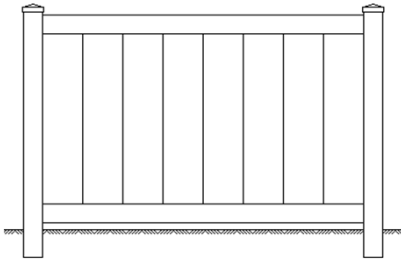

Note:

Our Standard vinyl privacy fence is the least expensive alternative to our Ultra and Classic series Privacy fence. It is designed for the customer that wants the look of the ultra privacy fences but does not want to pay the additional cost for the Ultra-duty fence or Classic Series.

Rails: (Chesterfield) 2" x 7" Top and Bottom Rails

Rails All Others: Top Rail 2" x 3-1/2" Mid and Bottom Rail 2" x 7"

Slatts: 7/8" x 6" Tongue and Groove

Pickets for top accent: Stonington, McKinsey are 7/8" x 1-1/2" with approx 2.25" spacing

Pickets for top accent: Ixworth are 7/8" x 3" with approx 2" picket spacing

The Chesterfield