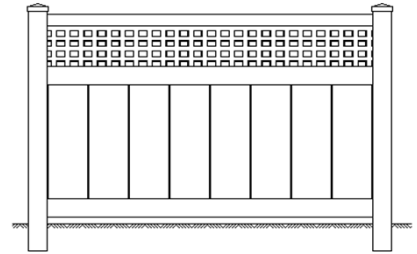

Rails: (Chesterfield) 2" x 7" Top and Bottom Rails

Rails All Others: Top Rail 2" x 3-1/2" Mid and Bottom Rail 2" x 7"

Slatts: 7/8" x 6" Tongue and Groove

Pickets for top accent: Stonington, McKinsey are 7/8" x 1-1/2" with approx 2.25" spacing

Pickets for top accent: Ixworth are 7/8" x 3" with approx 2" picket spacing

The Chesterfield

The Chartridge

The Stonington

The McKinsey

The Wiltshire

The Magothy

The Ixworth