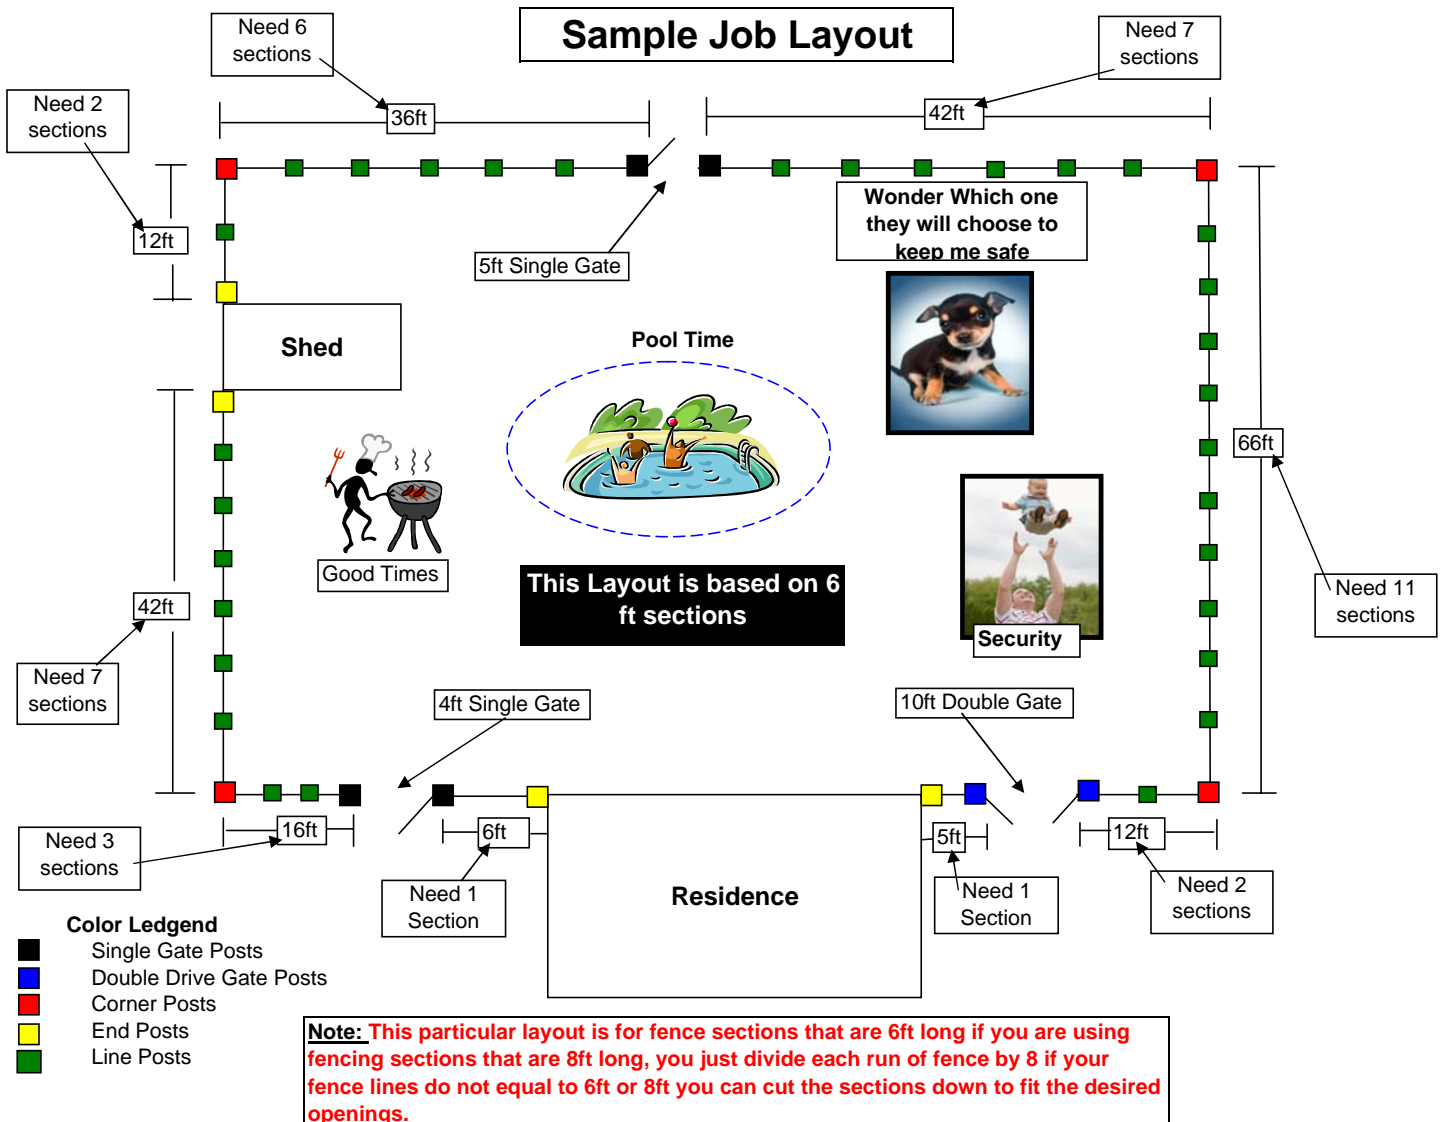

800 Rt 3 South
 Gambrills Md, 21054
 1-800-833-9310
 Fax # 410-923-1090

www.midatlanticdeckandfence.com
Sales@madfence.com

We Install Everything That We Sell On-Line

- | | | | |
|---------|--|-------|---------------------|
| Step 1. | Figure the amount of sections you will need (Starting from the left add them up) | Total | 40 sections 6' long |
| Step 2. | Count Your End Posts ■ | Total | 4 ea |
| Step 3. | Count Your Corner Posts ■ | Total | 4 ea |
| Step 4. | Count Your Line Posts ■ | Total | 31 ea |
| Step 5. | Count Your Single Gate Posts ■ | Total | 4 ea |
| Step 6. | Count Your Double Drive Gate Posts ■ | Total | 2 ea |
| Step 7. | Call Mid Atlantic Deck and Fence Co. if you have any questions 1-800-833-9310 or sales@madfence.com | | |