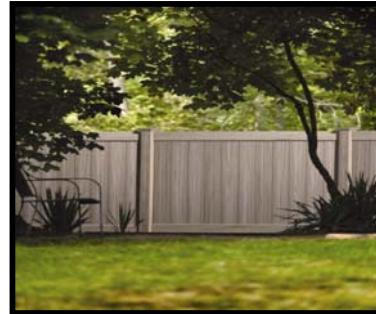

Mid Atlantic Deck and Fence

800 Rt. 3 South  
 Gambrills Md. 21054  
 1-800-833-9310  
 Fax: 410-923-1090

Woodland Select Series

Available Colors  
 Weathered Cedar  
 Natural Cedar

Absolutly Top Of The Line Privacy Fence

**Woodland Select**

The Natural Look Of Wood Without The Maintenance

Natural Cedar

Weathered Cedar

	6' Tall
8' wide	303.00
	SPWC-72

	6' Tall
8' wide	303.00
	SPNC-72

	<b>Gates</b>
	6'
Height	
width	
42"	274.00
48"	293.00
60"	331.00
8' Double	585.00
10' Double	661.00

	<b>Gates</b>
	6'
Height	
width	
42"	274.00
48"	293.00
60"	331.00
8' Double	585.00
10' Double	661.00

All gates include hinges and standard latch

**Post Options**

WC-559B	<b>5x5- 9'</b>	51.66
---------	----------------	-------