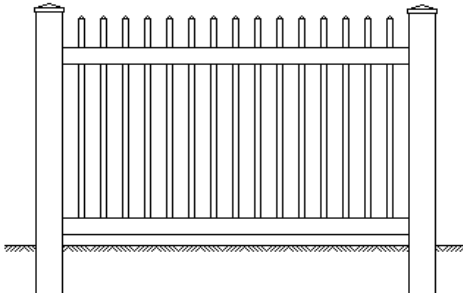

Cambridge Picket 1

Section Specifications

Rails: 6' Long Sections 2 x 3-1/2" Top And Bottom Rail
Rails: 8' Long Sections 2 x 3-1/2" Top Rail 2x6 Bottom Rail
Pickets: 7/8" x 1-1/2" Spaced Approx 2.89 in Apart