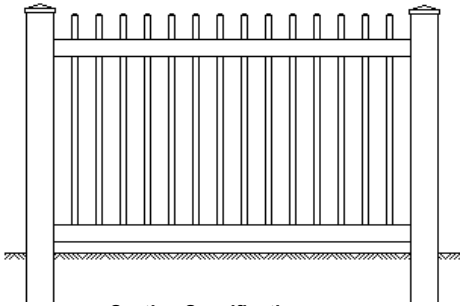

East Port Picket

Section Specifications

Rails: 6' Long Sections 2 x 3-1/2" Top And Bottom Rail
 Rails: 8' Long Sections 2 x 3-1/2" Top Rail 2x6 Bottom Rail
 Pickets: 1-3/8 x 1-3/8 Spaced Approx 3.25 in Apart