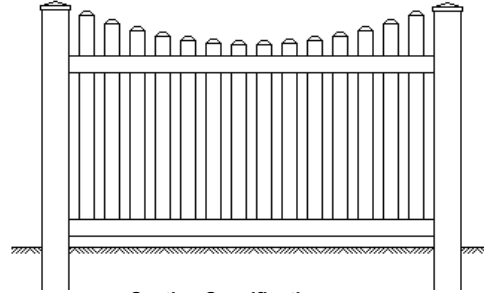

house Picket Cap Style

Dog Eared Cap

Spade Cap

Mt- Vernon Picket 2

Section Specifications

Rails: 6' Long Sections 2 x 3-1/2" Top And Bottom Rail
 Rails: 8' Long Sections 2 x 3-1/2" Top Rail 2x6 Bottom Rail
 Pickets: 7/8" x 3" Spaced Approx 1-1/2" Apart

Mt-Vernon Picket 1

Section Height

	3'	4'	5'	6'
6' wide	60.00	69.00	79.00	113.00
	MV1-W-3672	MV1-W-4872	MV1-W-6072	MV1-W-7272
8' wide	86.00	97.00	112.00	132.00
	MV1-W-3696	MV1-W-4896	MV1-W-6096	MV1-W-7296

Gates

Height width	3'	4'	5'	6'
42"	168.00	172.00	178.00	196.00
48"	173.00	177.00	184.00	204.00
60"	182.00	188.00	196.00	221.00
8' Double	335.00	344.00	355.00	390.00
10' Double	362.00	374.00	390.00	441.00
12' Double	380.00	395.00	414.00	475.00