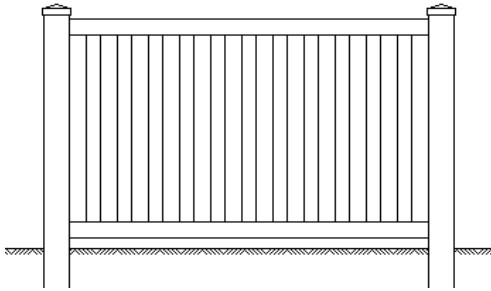

Cambridge Picket 1

NOTE: The Cambridge Picket 1 and 2 use a 7/8" x 1-1/2" pickets. The picket spacing is either 2.9 inches apart or 1.75 inches apart.

Cambridge Picket 2

Mid Atlantic Deck and Fence
 800 Rt. 3 South
 Gambrills Md. 21054
 1-800-833-9310
 Fax: 410-923-1090

Picket Fence Styles

6/14/2011

Add 15% For Tan
 Add 20% For Khaki
 Khaki not Avail with 2x6 Rail

Note

Closed Picket 1

Section Specifications

Rails: 6' Long Sections 2 x 3-1/2" Top And Bottom Rail
 Rails: 8' Long Sections 2 x 3-1/2" Top Rail 2x6 Bottom Rail
 Pickets: 7/8" x 3" Spaced Approx 3" Apart
 5' Tall and 6' Tall Have 3 Rails Per Section