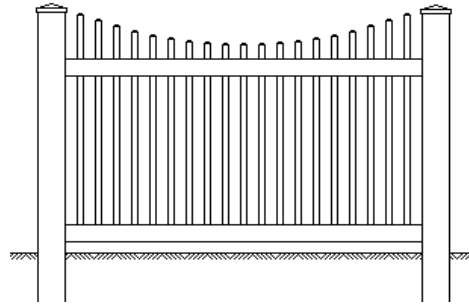

All gates include hinges and standard latch

Post Options

Part #		
555-BW	5x5- 5'	13.21
556-BW	5x5- 6'	15.85
557-BW	5x5- 7'	18.49
558-BW	5x5- 8'	21.13
559-BW	5x5- 9'	23.77
5510-BW	5x5- 10'	26.41

Post Cost each is for blank, end, corner, line post or 3 way. Please Specify when ordering

Williamsburg Picket

Section Specifications

Rails: 6' Long Sections 2 x 3-1/2" Top And Bottom Rail
 Rails: 8' Long Sections 2 x 3-1/2" Top Rail 2x6 Bottom Rail
 Pickets: 1-3/8 x 1-3/8 Spaced Approx 2 in Apart

Oxford Picket

Section Specifications

Rails: 6' Long Sections 2 x 3-1/2" Top And Bottom Rail
 Rails: 8' Long Sections 2 x 3-1/2" Top Rail 2x6 Bottom Rail
 Pickets: 1-3/8 x 1-3/8 Spaced Approx 2 in Apart

Williamsburg Picket