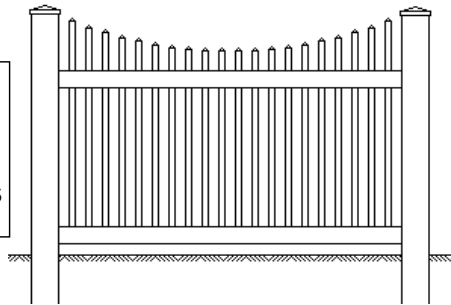

Eastport Picket

Annapolitan Picket

Williamsburg Picket

Oxford Picket

Calvert Picket

Picket Fence Styles

Edgewater Picket

1-3/8" x 1-3/8" Pickets

Chesapeake Picket

1-3/8" x 1-3/8" Pickets

Cape Cod Picket 1

NOTE: The Cape Cod Picket 1 and 2 use a 7/8" x 1-1/2" picket. The picket spacing is either 2.9 inches apart or 1.75 inches apart.

Cape Cod Picket 2

Cambridge Picket 1

NOTE: The Cambridge Picket 1 and 2 use a 7/8" x 1-1/2" pickets. The picket spacing is either 2.9 inches apart or 1.75 inches apart.

Cambridge Picket 2

Mid Atlantic Deck and Fence
 800 Rt. 3 South
 Gambrills Md. 21054
 1-800-833-9310
 Fax: 410-923-1090