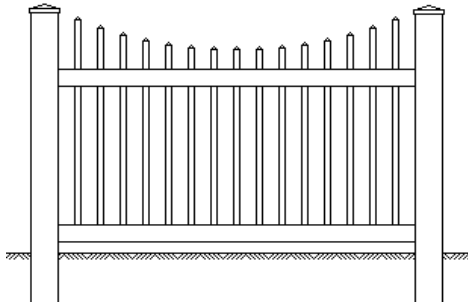

Cape Cod Picket 1

Section Specifications

Rails: 6' Long Sections 2 x 3-1/2" Top And Bottom Rail
Rails: 8' Long Sections 2 x 3-1/2" Top Rail 2x6 Bottom Rail
Pickets: 7/8" x 1-1/2" Spaced Approx 2.89 in Apart