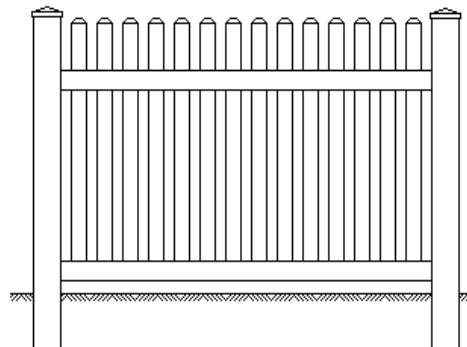

Don't Forget We Do Pergolas And Arbors To

Vinyl Pergola Kits

New Round Top Pergolas

0.80

Picket Fence Styles

Pickets: 7/8" x 3"

Picket Spacing: 1-1/2" Or 3"

Closed Picket 1

Closed Picket 2

Standard Picket 1

Standard Picket 2

Mt-Vernon Picket 1

Mt-Vernon Picket 2

Picket Fence Styles

Pickets: 1-3/8" x 1-3/8"

Picket Spacing: 3.25" or 2"