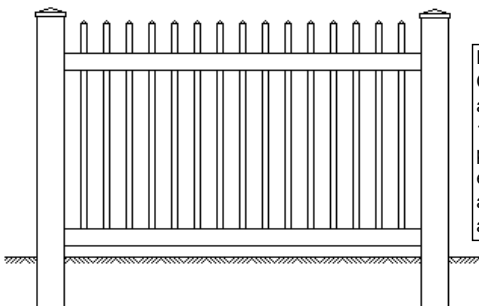

Chesapeake Picket

1-3/8" x 1-3/8" Pickets

Cape Cod Picket 1

NOTE: The Cape Cod Picket 1 and 2 use a 7/8" x 1-1/2" picket. The picket spacing is either 2.9 inches apart or 1.75 inches apart.

Cape Cod Picket 2

Cambridge Picket 1

NOTE: The Cambridge Picket 1 and 2 use a 7/8" x 1-1/2" pickets. The picket spacing is either 2.9 inches apart or 1.75 inches apart.

Cambridge Picket 2

Mid Atlantic Deck and Fence
 800 Rt. 3 South
 Gambrills Md. 21054
 1-800-833-9310
 Fax: 410-923-1090