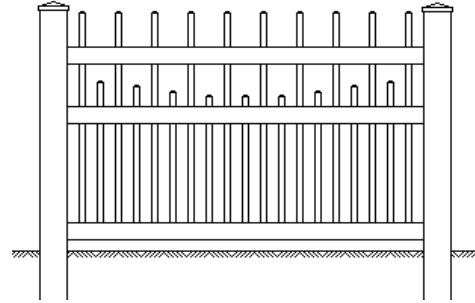

Section Specifications

Rails: 6' Long Sections 2 x 3-1/2" Top And Bottom Rail
 Rails: 8' Long Sections 2 x 3-1/2" Top Rail 2x6 Bottom Rail
 Pickets: 1-3/8 x 1-3/8 Spaced Approx 2 in Apart

Chesapeake Picket