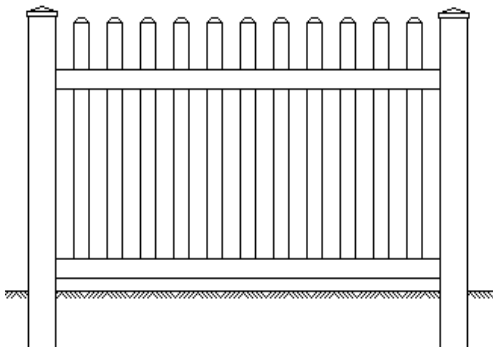

Don't Forget We Do Pergolas And Arbors To

Vinyl Pergola Kits

New Round Top Pergolas

0.80

Picket Fence Styles

Pickets: 7/8" x 3"

Picket Spacing: 1-1/2" Or 3"

Closed Picket 1

Closed Picket 2

Standard Picket 1

Standard Picket 2

Mt-Vernon Picket 1

Mt-Vernon Picket 2

Picket Fence Styles

Pickets: 1-3/8" x 1-3/8"

Picket Spacing: 3.25" or 2"