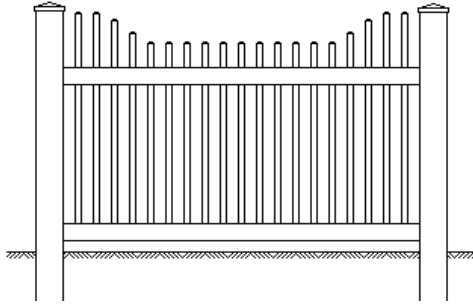

All gates include hinges and standard latch

Gates

Height	3'	4'	5'	6'
Width	ANN-W-4242G	ANN-W-4842G	ANN-W-6042G	ANN-W-7242G
42"	175.00	180.00	188.00	207.00
48"	180.00	186.00	195.00	217.00
60"	191.00	198.00	210.00	237.00
8' Double	349.00	358.00	374.00	412.00
10' Double	381.00	358.00	418.00	472.00
12' Double	403.00	420.00	447.00	512.00

All gates include hinges and standard latch

Post Options

Part #		
555-BW	5x5- 5'	13.21
556-BW	5x5- 6'	15.85
557-BW	5x5- 7'	18.49
558-BW	5x5- 8'	21.13
559-BW	5x5- 9'	23.77
5510-BW	5x5- 10'	26.41

Post Cost each is for blank, end, corner, line post or 3 way. Please Specify when ordering

Williamsburg Picket

Section Specifications

Rails: 6' Long Sections 2 x 3-1/2" Top And Bottom Rail
 Rails: 8' Long Sections 2 x 3-1/2" Top Rail 2x6 Bottom Rail
 Pickets: 1-3/8 x 1-3/8 Spaced Approx 2 in Apart

Oxford Picket

Section Specifications

Rails: 6' Long Sections 2 x 3-1/2" Top And Bottom Rail
 Rails: 8' Long Sections 2 x 3-1/2" Top Rail 2x6 Bottom Rail
 Pickets: 1-3/8 x 1-3/8 Spaced Approx 2 in Apart

Williamsburg Picket