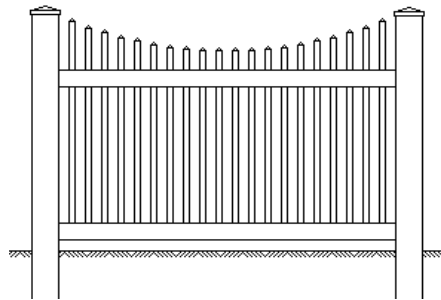

Cape Cod Picket 2

Section Specifications

Rails: 6' Long Sections 2 x 3-1/2" Top And Bottom Rail
Rails: 8' Long Sections 2 x 3-1/2" Top Rail 2x6 Bottom Rail
Pickets: 7/8" x 1-1/2" Spaced Approx 1.75 in Apart

Cape Cod Picket 1

Section Height

	3'	4'	5'	6'
6' wide	58.00	64.00	75.00	110.00
	CA1-W-3672	CA1-W-4872	CA1-W-6072	CA1-W-7272
8' wide	81.00	90.00	104.00	126.00
	CA1-W-3696	CA1-W-4896	CA1-W-6096	CA1-W-7296

Cape Cod Picket 2

Section Height

	3'	4'	5'	6'
6' wide	69.00	78.00	92.00	128.00
	CA2-W-3672	CA2-W-4872	CA2-W-6072	CA2-W-7272
8' wide	96.00	108.00	127.00	150.00
	CA2-W-3696	CA2-W-4896	CA2-W-6096	CA2-W-7296

Gates

Height	3'	4'	5'	6'
width	CA1-W-4242G	CA1-W-4842G	CA1-W-6042G	CA1-W-7242G
42"	167.00	170.00	176.00	194.00
48"	171.00	175.00	181.00	202.00
60"	179.00	184.00	192.00	219.00
8' Double	332.00	339.00	350.00	387.00
10' Double	358.00	358.00	384.00	437.00
12' Double	375.00	387.00	406.00	470.00

All gates include hinges and standard latch

Gates

Height	3'	4'	5'	6'
Width	CA2-W-4242G	CA2-W-4842G	CA2-W-6042G	CA2-W-7242G
42"	173.00	177.00	185.00	204.00
48"	178.00	183.00	192.00	213.00
60"	188.00	195.00	206.00	232.00
8' Double	344.00	354.00	369.00	406.00
10' Double	375.00	358.00	410.00	463.00
12' Double	396.00	412.00	438.00	502.00

All gates include hinges and standard latch

Post Options

Part #		
555-BW	5x5- 5'	13.21
556-BW	5x5- 6'	15.85
557-BW	5x5- 7'	18.49
558-BW	5x5- 8'	21.13
559-BW	5x5- 9'	23.77
5510-BW	5x5- 10'	26.41

Post Cost each is for blank, end, corner, line post or 3 way. Please Specify when ordering

Post Cap Options

	Federation	Flat Cap	Nantucket
	5.00	1.00	6.00
Part #		Gothic	Ball Cap
Fed	55FE-W		
Flat	55FL-W		
Nantucket	55N-W		
Gothic	55G-W		
Ball Cap	55B-W		
		5.00	4.00