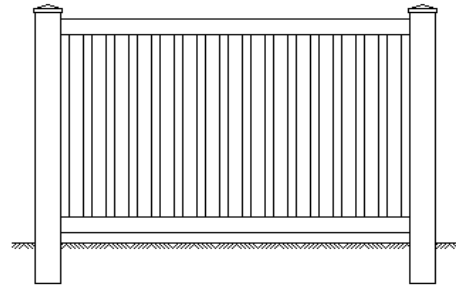

Cambridge Picket 1

NOTE: The Cambridge Picket 1 and 2 use a 7/8" x 1-1/2" pickets. The picket spacing is either 2.9 inches apart or 1.75 inches apart.

Cambridge Picket 2

Mid Atlantic Deck and Fence
 800 Rt. 3 South
 Gambrills Md. 21054
 1-800-833-9310
 Fax: 410-923-1090

Picket Fence Styles

6/14/2011

Add 15% For Tan
 Add 20% For Khaki
 Khaki not Avail with 2x6 Rail

Note

Closed Picket 1

Section Specifications

Rails: 6' Long Sections 2 x 3-1/2" Top And Bottom Rail
 Rails: 8' Long Sections 2 x 3-1/2" Top Rail 2x6 Bottom Rail
 Pickets: 7/8" x 3" Spaced Approx 3" Apart
 5' Tall and 6' Tall Have 3 Rails Per Section

Closed Picket 1

Section Height

	3'	4'	5'	6'
6' wide	49.00	57.00	78.00	103.00
	CP1-W-3672	CP1-W-4872	CP1-W-6072	CP1-W-7272
8' wide	73.00	84.00	112.00	120.00
	CP1-W-3696	CP1-W-4896	CP1-W-6096	CP1-W-7296

Closed Picket 2

Section Specifications

Rails: 6' Long Sections 2 x 3-1/2" Top And Bottom Rail
 Rails: 8' Long Sections 2 x 3-1/2" Top Rail 2x6 Bottom Rail
 Pickets: 7/8" x 3" Spaced Approx 1-1/2" Apart
 5' Tall and 6' Tall Have 3 Rails Per Section