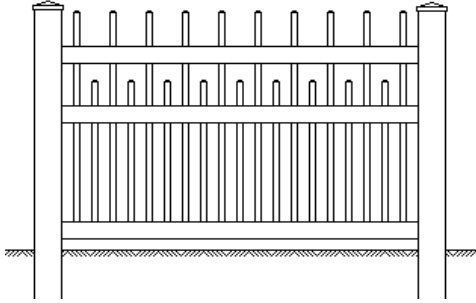

Section Specifications

Rails: 6' Long Sections 2 x 3-1/2" Top And Bottom Rail
 Rails: 8' Long Sections 2 x 3-1/2" Top Rail 2x6 Bottom Rail
 Pickets: 1-3/8 x 1-3/8 Spaced Approx 2 in Apart

Chesapeake Picket