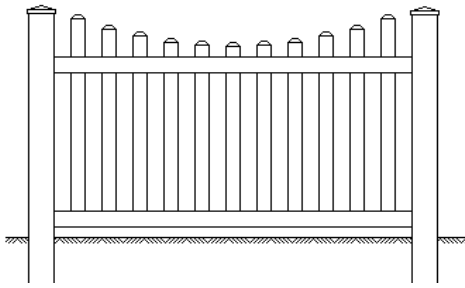

Mt-Vernon Picket 1

Section Specifications

Rails: 6' Long Sections 2 x 3-1/2" Top And Bottom Rail
Rails: 8' Long Sections 2 x 3-1/2" Top Rail 2x6 Bottom Rail
Pickets: 7/8" x 3" Spaced Approx 3" Apart

house Picket Cap Style

Dog Eared Cap

Spade Cap