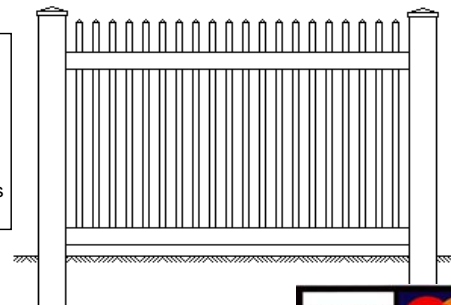

Chesapeake Picket

1-3/8" x 1-3/8" Pickets

Cape Cod Picket 1

NOTE: The Cape Cod Picket 1 and 2 use a 7/8" x 1-1/2" picket. The picket spacing is either 2.9 inches apart or 1.75 inches apart.

Cape Cod Picket 2

Cambridge Picket 1

NOTE: The Cambridge Picket 1 and 2 use a 7/8" x 1-1/2" pickets. The picket spacing is either 2.9 inches apart or 1.75 inches apart.

Cambridge Picket 2

Mid Atlantic Deck and Fence
 800 Rt. 3 South
 Gambrills Md. 21054
 1-800-833-9310
 Fax: 410-923-1090