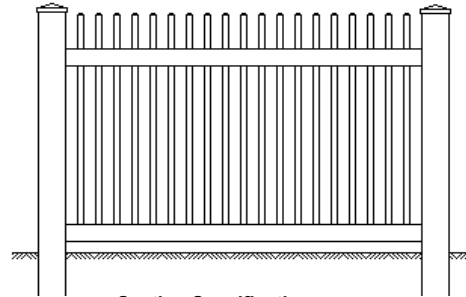

Annapolitan Picket

Section Specifications

Rails: 6' Long Sections 2 x 3-1/2" Top And Bottom Rail
Rails: 8' Long Sections 2 x 3-1/2" Top Rail 2x6 Bottom Rail
Pickets: 1-3/8 x 1-3/8 Spaced Approx 2 in Apart

East Port Picket

Section Height

	3'	4'	5'	6'
6' wide	59.00	66.00	77.00	113.00
	EAS-W-3672	EAS-W-4872	EAS-W-6072	EAS-W-7272
8' wide	86.00	95.00	112.00	134.00
	EAS-W-3696	EAS-W-4896	EAS-W-6096	EAS-W-7296

Annapolitan Picket

Section Height

	3'	4'	5'	6'
6' wide	73.00	82.00	98.00	134.00
	ANN-W-3672	ANN-W-4872	ANN-W-6072	ANN-W-7272
8' wide	102.00	115.00	136.00	159.00
	ANN-W-3696	ANN-W-4896	ANN-W-6096	ANN-W-7296

Gates

Height	3'	4'	5'	6'
width	EAS-W-4242G	EAS-W-4842G	EAS-W-6042G	EAS-W-7242G
42"	168.00	171.00	177.00	196.00
48"	172.00	176.00	183.00	204.00
60"	181.00	186.00	194.00	221.00
8' Double	334.00	341.00	353.00	390.00
10' Double	360.00	358.00	388.00	441.00
12' Double	378.00	390.00	411.00	475.00

All gates include hinges and standard latch

Gates

Height	3'	4'	5'	6'
Width	ANN-W-4242G	ANN-W-4842G	ANN-W-6042G	ANN-W-7242G
42"	175.00	180.00	188.00	207.00
48"	180.00	186.00	195.00	217.00
60"	191.00	198.00	210.00	237.00
8' Double	349.00	358.00	374.00	412.00
10' Double	381.00	358.00	418.00	472.00
12' Double	403.00	420.00	447.00	512.00

All gates include hinges and standard latch

Post Options

Part #		
555-BW	5x5- 5'	13.21
556-BW	5x5- 6'	15.85
557-BW	5x5- 7'	18.49
558-BW	5x5- 8'	21.13
559-BW	5x5- 9'	23.77
5510-BW	5x5- 10'	26.41

Post Cost each is for blank, end, corner, line post or 3 way. Please Specify when ordering

Post Cap Options

	Federation	Flat Cap	Nantucket
	5.00	1.00	6.00
Part #		Gothic	Ball Cap
Fed	55FE-W		
Flat	55FL-W		
Nantucket	55N-W		
Gothic	55G-W		
Ball Cap	55B-W		
		5.00	4.00