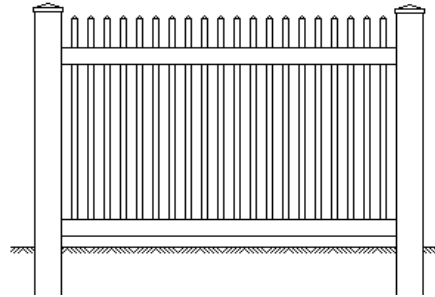

Cambridge Picket 2

Section Specifications

Rails: 6' Long Sections 2 x 3-1/2" Top And Bottom Rail
Rails: 8' Long Sections 2 x 3-1/2" Top Rail 2x6 Bottom Rail
Pickets: 7/8" x 1-1/2" Spaced Approx 1.75 in Apart

Cambridge Picket 1

Section Height

	3'	4'	5'	6'
6' wide	58.00	65.00	76.00	110.00
	CAM1-W-3672	CAM1-W-4872	CAM1-W-6072	CAM1-W-7272
8' wide	82.00	91.00	105.00	145.00
	CAM1-W-3696	CAM1-W-4896	CAM1-W-6096	CAM1-W-7296

Cambridge Picket 2

Section Height

	3'	4'	5'	6'
6' wide	71.00	80.00	94.00	130.00
	CAM2-W-3672	CAM2-W-4872	CAM2-W-6072	CAM2-W-7272
8' wide	98.00	110.00	129.00	171.00
	CAM2-W-3696	CAM2-W-4896	CAM2-W-6096	CAM2-W-7296

Gates

Height	3'	4'	5'	6'
width	CAM1-W-4242G	CAM1-W-4842G	CAM1-W-6042G	CAM1-W-7242G
42"	167.00	170.00	176.00	194.00
48"	171.00	175.00	182.00	202.00
60"	180.00	185.00	193.00	219.00
8' Double	333.00	340.00	351.00	387.00
10' Double	359.00	358.00	385.00	437.00
12' Double	376.00	388.00	407.00	470.00

All gates include hinges and standard latch

Gates

Height	3'	4'	5'	6'
width	CAM2-W-4242G	CAM2-W-4842G	CAM2-W-6042G	CAM2-W-7242G
42"	174.00	178.00	186.00	204.00
48"	179.00	184.00	193.00	214.00
60"	189.00	196.00	207.00	233.00
8' Double	346.00	355.00	370.00	408.00
10' Double	378.00	358.00	412.00	466.00
12' Double	399.00	415.00	440.00	505.00

All gates include hinges and standard latch

Post Options

Part #		
555-BW	5x5- 5'	13.21
556-BW	5x5- 6'	15.85
557-BW	5x5- 7'	18.49
558-BW	5x5- 8'	21.13
559-BW	5x5- 9'	23.77
5510-BW	5x5- 10'	26.41

Post Cost each is for blank, end, corner, line post or 3 way. Please Specify when ordering

Post Cap Options

	Federation	Flat Cap	Nantucket
	5.00	1.00	6.00
Part #		Gothic	Ball Cap
Fed	55FE-W		
Flat	55FL-W		
Nantucket	55N-W		
Gothic	55G-W		
Ball Cap	55B-W		
		5.00	4.00