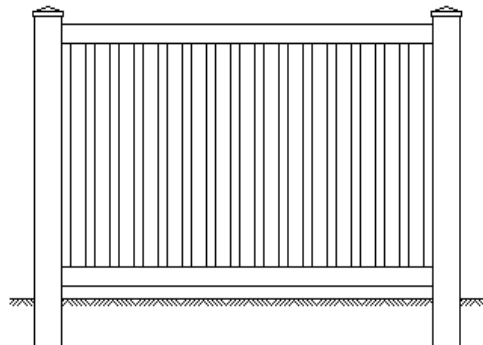

Don't Forget We Do Pergolas And Arbors To

Vinyl Pergola Kits

New Round Top Pergolas

0.80

Picket Fence Styles

Pickets: 7/8" x 3"

Picket Spacing: 1-1/2" Or 3"

Closed Picket 1

Closed Picket 2

Standard Picket 1

Standard Picket 2

Mt-Vernon Picket 1

Mt-Vernon Picket 2

Picket Fence Styles

Pickets: 1-3/8" x 1-3/8"

Picket Spacing: 3.25" or 2"