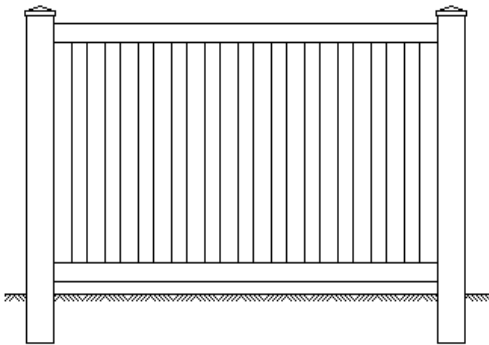

Don't Forget We Do Pergolas And Arbors To

Vinyl Pergola Kits

New Round Top Pergolas

0.80

Picket Fence Styles

Pickets: 7/8" x 3"

Picket Spacing: 1-1/2" Or 3"

Closed Picket 1

Closed Picket 2

Standard Picket 1

Standard Picket 2

Mt-Vernon Picket 1

Mt-Vernon Picket 2

Picket Fence Styles

Pickets: 1-3/8" x 1-3/8"

Picket Spacing: 3.25" or 2"