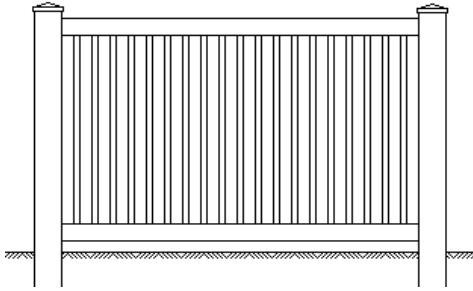

Calvert Picket

Section Specifications

Rails: 6' Long Sections 2 x 3-1/2" Top And Bottom Rail
Rails: 8' Long Sections 2 x 3-1/2" Top Rail 2x6 Bottom Rail
Pickets: 1-3/8 x 1-3/8 Spaced Approx 2 in Apart

Calvert Picket

Section Height

	3'	4'	5'	6'
6' wide	64.00	73.00	88.00	125.00
	CAL-W-3672	CAL-W-4872	CAL-W-6072	CAL-W-7272
8' wide	117.00	129.00	150.00	175.00
	CAL-W-3696	CAL-W-4896	CAL-W-6096	CAL-W-7296

Gates

Height	3'	4'	5'	6'
width	CAL-W-4242G	CAL-W-4842G	CAL-W-6042G	CAL-W-7242G
42"	170.00	175.00	183.00	202.00
48"	175.00	180.00	189.00	211.00
60"	184.00	191.00	203.00	230.00
8' Double	339.00	348.00	364.00	403.00
10' Double	367.00	358.00	404.00	459.00
12' Double	386.00	403.00	430.00	497.00

All gates include hinges and standard latch

Post Cap Options

Post Options

Part #		
555-BW	5x5- 5'	13.21
556-BW	5x5- 6'	15.85
557-BW	5x5- 7'	18.49
558-BW	5x5- 8'	21.13
559-BW	5x5- 9'	23.77
5510-BW	5x5- 10'	26.41

Post Cost each is for blank, end, corner, line post or 3 way. Please Specify when ordering

Federation	Flat Cap	Nantucket
5.00	1.00	6.00
Part #	Gothic	Ball Cap
Fed 55FE-W		
Flat 55FL-W		
Nantucket 55N-W		
Gothic 55G-W		
Ball Cap 55B-W		
	5.00	4.00