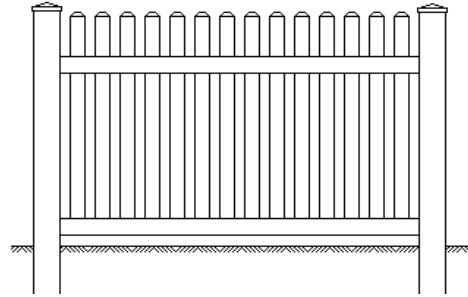

Standard Picket 1

Choose Picket Cap Style

Dog Eared Cap

Spade Cap

Section Specifications

Rails: 6' Long Sections 2 x 3-1/2" Top And Bottom Rail
 Rails: 8' Long Sections 2 x 3-1/2" Top Rail 2x6 Bottom Rail
 Pickets: 7/8" x 3" Spaced Approx 3" Apart

Standard Picket 2

Section Specifications

Rails: 6' Long Sections 2 x 3-1/2" Top And Bottom Rail
 Rails: 8' Long Sections 2 x 3-1/2" Top Rail 2x6 Bottom Rail
 Pickets: 7/8" x 3" Spaced Approx 1-1/2" Apart