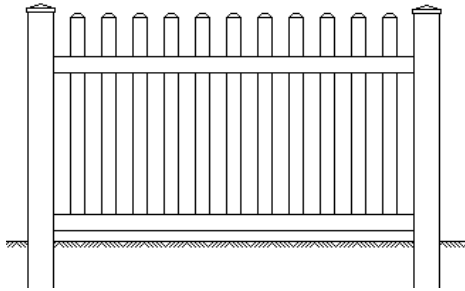

Standard Picket 1

Choose Picket Cap Style

Dog Eared Cap

Spade Cap

Section Specifications

Rails: 6' Long Sections 2 x 3-1/2" Top And Bottom Rail
 Rails: 8' Long Sections 2 x 3-1/2" Top Rail 2x6 Bottom Rail
 Pickets: 7/8" x 3" Spaced Approx 3" Apart