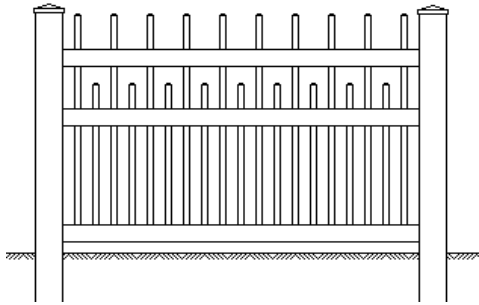

Closed Picket 2

Standard Picket 1

Standard Picket 2

Mt-Vernon Picket 1

Mt-Vernon Picket 2

Picket Fence Styles

Pickets: 1-3/8" x 1-3/8"

Picket Spacing: 3.25" or 2"

Eastport Picket

Annapolitan Picket

Williamsburg Picket

Oxford Picket

Calvert Picket

Picket Fence Styles

Edgewater Picket

1-3/8" x 1-3/8" Pickets

Chesapeake Picket

1-3/8" x 1-3/8" Pickets

Cape Cod Picket 1

NOTE: The Cape Cod Picket 1 and 2 use a 7/8" x 1-1/2" picket. The picket spacing is either 2.9 inches apart or 1.75 inches apart.

Cape Cod Picket 2