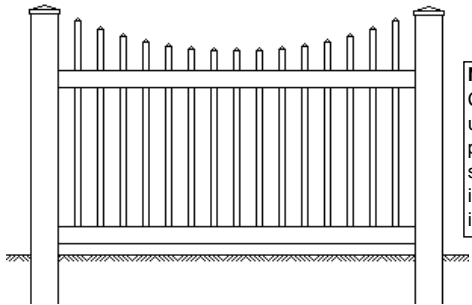

Closed Picket 2

Standard Picket 1

Standard Picket 2

Mt-Vernon Picket 1

Mt-Vernon Picket 2

Picket Fence Styles

Pickets: 1-3/8" x 1-3/8"

Picket Spacing: 3.25" or 2"

Eastport Picket

Annapolitan Picket

Williamsburg Picket

Oxford Picket

Calvert Picket

Picket Fence Styles

Edgewater Picket

1-3/8" x 1-3/8" Pickets

Chesapeake Picket

1-3/8" x 1-3/8" Pickets

Cape Cod Picket 1

NOTE: The Cape Cod Picket 1 and 2 use a 7/8" x 1-1/2" picket. The picket spacing is either 2.9 inches apart or 1.75 inches apart.

Cape Cod Picket 2