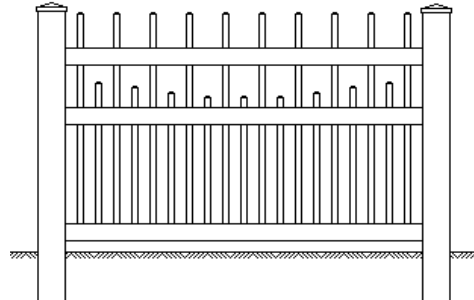

Closed Picket 2

Standard Picket 1

Standard Picket 2

Mt-Vernon Picket 1

Mt-Vernon Picket 2

Picket Fence Styles

Pickets: 1-3/8" x 1-3/8"

Picket Spacing: 3.25" or 2"

Eastport Picket

Annapolitan Picket

Williamsburg Picket

Oxford Picket

Calvert Picket

Picket Fence Styles

Edgewater Picket

1-3/8" x 1-3/8" Pickets

Chesapeake Picket

1-3/8" x 1-3/8" Pickets

Cape Cod Picket 1

NOTE: The Cape Cod Picket 1 and 2 use a 7/8" x 1-1/2" picket. The picket spacing is either 2.9 inches apart or 1.75 inches apart.

Cape Cod Picket 2