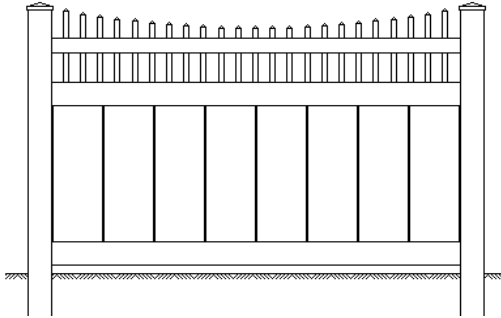

Post Cost each is for blank, end, corner, line post or 3 way. Please Specify when ordering

Federation	Flat Cap	Nantucket
		
5.00	1.00	6.00
Part #	Gothic	Ball Cap
Fed 55FE-W		
Flat 55FL-W	5.00	4.00
Nantucket 55N-W		
Gothic 55G-W		
Ball Cap 55B-W		

Vinyl Privacy Fence
White, Tan and Khaki

The Wiltshire

Section Specifications

Top Rail: 2 x 3-1/2"
 Mid and Bottom Rails: 2" x 7"
 Pickets: Top 1-3/8" x 1-3/8" Bottom 7/8" x 6" T&G

The Magothy

Section Specifications