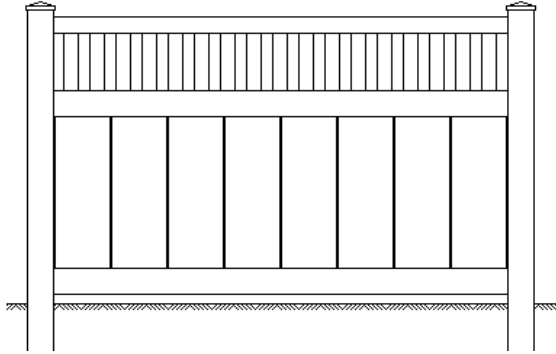

Vinyl Privacy Fence
White, Tan and Khaki

The Ixworth

Section Specifications

Top Rail: 2 x 3-1/2"
 Mid and Bottom Rails: 2" x 7"
 Pickets: Top 7/8" x 3" Bottom 7/8" x 6" T&G

Wiltshire Enduris

Section Height 8' wide	White	Tan	Khaki
	6'	6'	6'
	139.00	164.00	174.00
	IXWEN-72-W	IXWEN-72-T	IXWEN-72-K