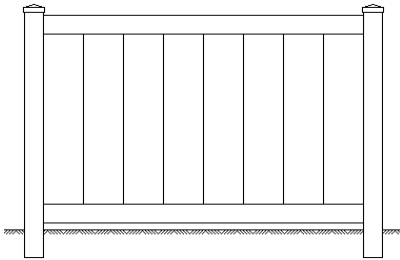

Note:

Our Standard vinyl privacy fence is the least expensive alternative to our Ultra and Classic series Privacy fence. It is designed for the customer that wants the look of the ultra privacy fences but does not want to pay the additional cost for the Ultra-duty fence or Classic Series.

Rails: (Chesterfield) 2" x 7" Top and Bottom Rails

Rails All Others: Top Rail 2" x 3-1/2" Mid and Bottom Rail 2" x 7"

Slatts: 7/8" x 6" Tongue and Groove

Pickets for top accent: Stonington, Mckinsey are 7/8" x 1-1/2" with approx 2.25" spacing

Pickets for top accent: Ixworth are 7/8" x 3" with approx 2" picket spacing

The Chesterfield