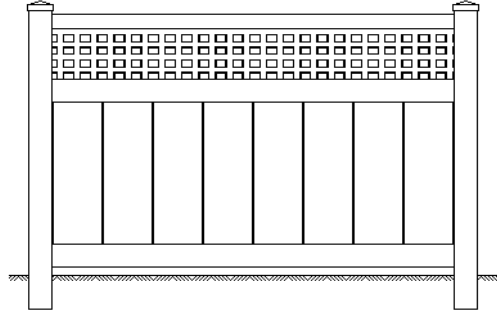

Vinyl Privacy Fence
White, Tan and Khaki

The Wiltshire

Section Specifications

Top Rail: 2 x 3-1/2"
 Mid and Bottom Rails: 2" x 7"
 Pickets: Top 1-3/8" x 1-3/8" Bottom 7/8" x 6" T&G

The Magothy

Section Specifications

Top Rail: 2 x 3-1/2"
 Mid and Bottom Rails: 2" x 7"
 Pickets: 7/8" x 6" T&G
 Lattice Topper: 2-5/8" opening square

Wiltshire

Section Height	White	Tan	Khaki
	6'	6'	6'
8' wide	148.00	174.00	185.00
	WILEN-72-W	WILEN-72-T	WILEN-72-K