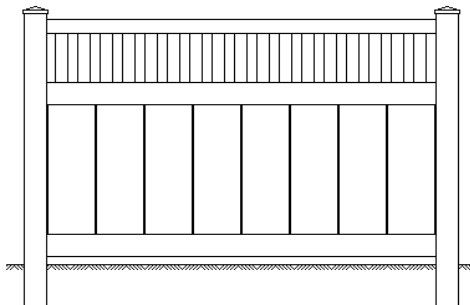

The Ixworth