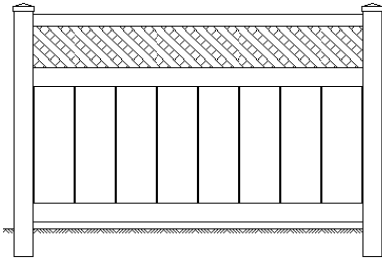

The Chartridge