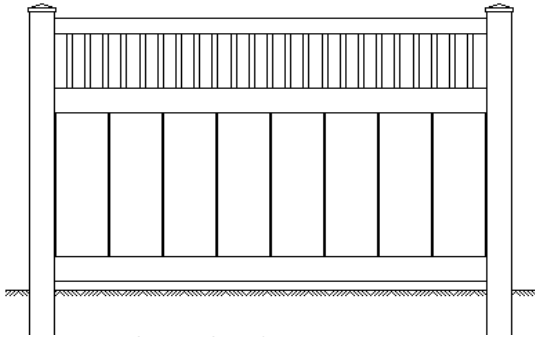

Vinyl Privacy Fence
White, Tan and Khaki

The Stonington

Section Specifications

Top Rail: 2 x 3-1/2"
Mid and Bottom Rails: 2" x 7"
Pickets: Top 1-3/8" x 1-3/8" Bottom 7/8" x 6" T&G