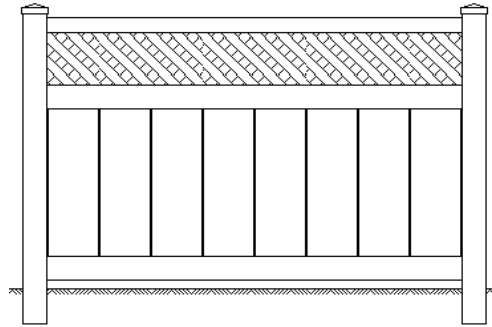

Mid Atlantic Deck and Fence
 800 Rt. 3 South
 Gambrills Md. 21054
 1-800-833-9310
 Fax: 410-923-1090

Vinyl Privacy Fence
 White, Tan and Khaki

The Chesterfield

Section Specifications

Top and Bottom Rails: 2" x 7"
 Pickets: 7/8" x 6" T&G

The Chartridge

Section Specifications

Top Rail: 2 x 3-1/2"
 Mid and Bottom Rails: 2" x 7"
 Pickets: 7/8" x 6" T&G
 Lattice Topper: 2-5/8" opening diagonal

Chesterfield

Custom height are available call f

Chartridge