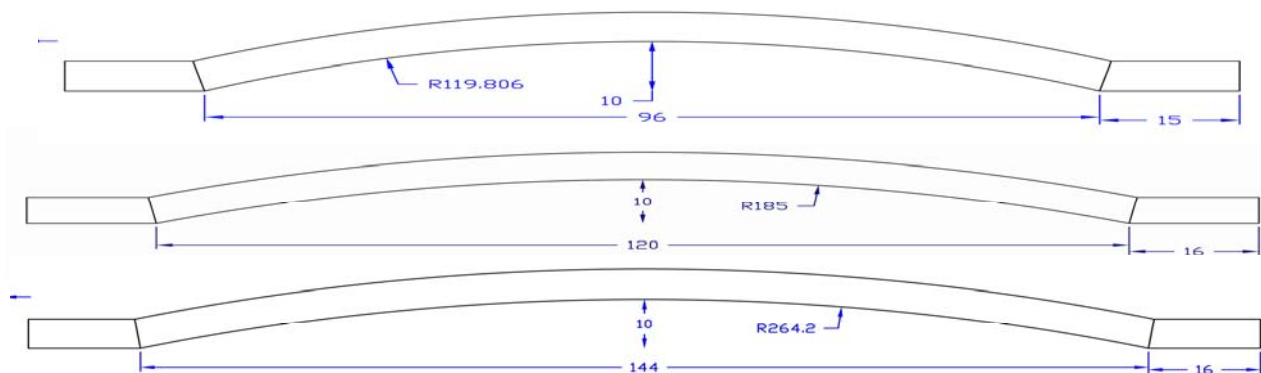

Fenwick Pergola Tops

Posts / Columns Not Included

Depth	10'	12'	14'	16'	18'
10' (72")	1553.00	1800.00	2058.00	2315.00	2521.00
12' (96")	1803.00	2100.00	2408.00	2663.00	3023.00
14' (120)	1827.00	2127.00	2440.00	2752.00	3065.00
16' (144)	1851.00	2154.00	2472.00	2790.00	3107.00

NOTE: All dimensions are from end of beam to end of rafter

Fenwick Pergola Extensions

Posts / Columns Not Included

Side View Projection 12' Extensions

Depth	10'	12'	14'	16'	18'
12' Wide	693.00	790.00	900.00	1011.00	1086.00

Pergola Extensions 12' wide

Fenwick Top Specifications

Prices Subject To Change Without Notice

Revised 9/9/09

Mid Atlantic Deck and Fence
 800 Rt. 3 South
 Gambrills Md. 21054
 1-800-833-9310
 Fax: 410-923-1090

Any Questions Please Call
 Mon thru Fri 8 am to 4 pm
 Eastern Standard Time
 1-800-833-9310
Sales@madfence.com

Post Sleeve Options

Note: We Strongly Recommend sleeving the beams with pressure treated 2x8s for added stability
Note: If your side beam span goes over 14' we strongly recommend adding a 3rd support post to the beam